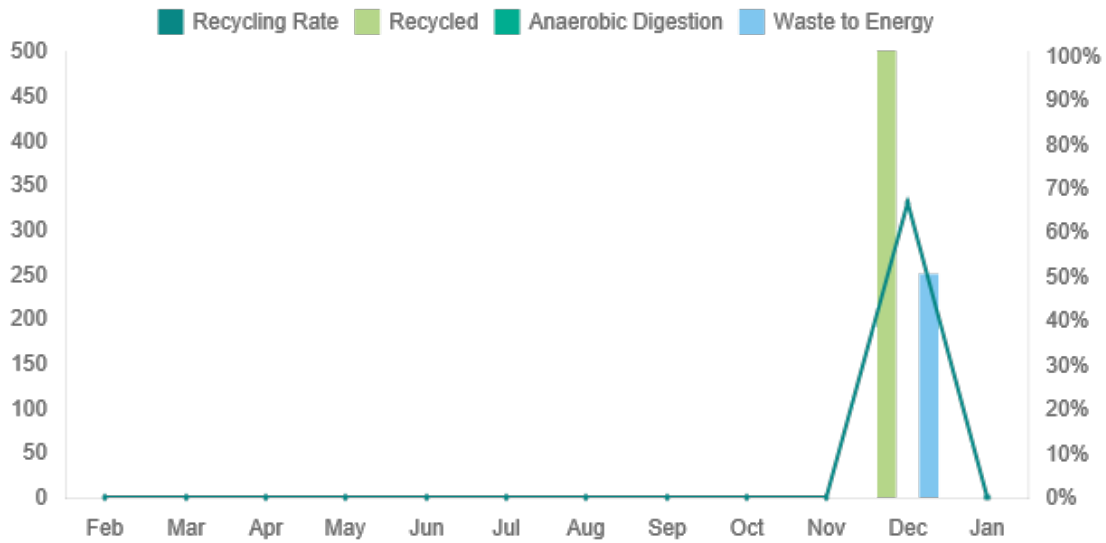

Material collected (kgs)

FROM FEBRUARY 2020 TO JANUARY 2021

Feb	Mar	Apr	May	Jun	Jul	Aug	Sep	Oct	Nov	Dec	Jan	Total
0	0	0	0	0	0	0	0	0	0	500	0	500
0	0	0	0	0	0	0	0	0	0	0	0	0
0	0	0	0	0	0	0	0	0	0	250	0	250
0%	0%	0%	0%	0%	0%	0%	0%	0%	0%	67%	0%	67%